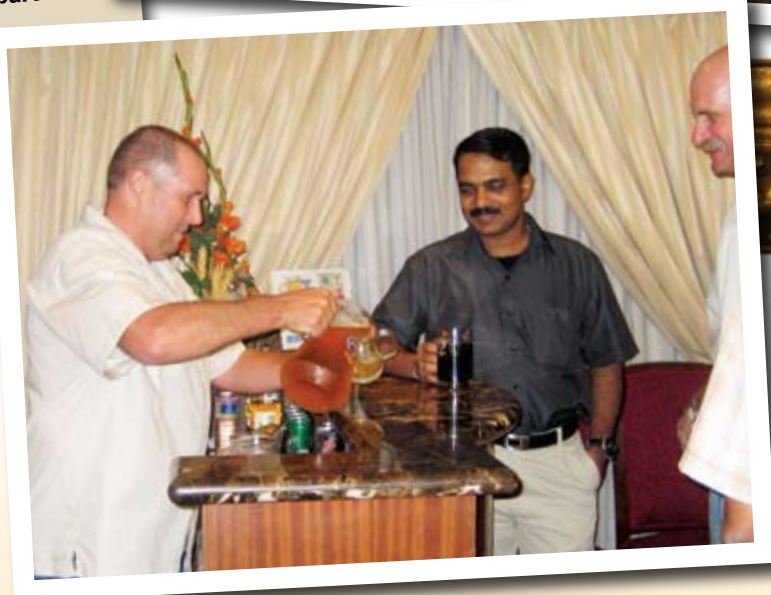

# New Member of our Sundowner's Club!

## New Member of our Sundowner's Club!

We are pleased to welcome the 212th member of our renowned and prestigious Sundowner's Club on 13 February 2009. Our latest member is Mr. Colin MacPhail from Teekay Shipping (Australia), who attended the vessel Orana, his fifth time as Superintendent in our shipyard. After receiving his personalized Sundowner pewter mug from Mr. Simon Kuik, General Manager (Operations), Mr. MacPhail promptly served all guests at the bar counter, keeping in line with our Sundowner's tradition as part of the celebration!

▲ A happy Mr. Colin MacPhail receiving the Sundowner's mug and serving beer to the guests